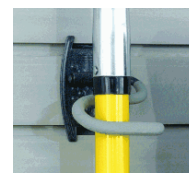

StoreWall paneling (80 sq ft)

The Basket (2)

Tool Hooks (4)

Work Hook (2)

Big Work Hook (2)

The Big Basket (2)

Big Hook (4)

Bike Hook (2)

Grip Everything Hook (2)

Shoe Rack (4)

Tool Rack (2)

48" shelving (2)

Garage Package D... continued

24" – 30" wall cabinet (4)

Locker Cabinet (3)

Modular Unit with Doors/shelving (1)