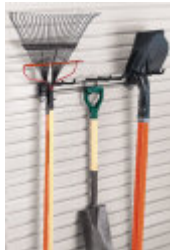

4" Hooks (6)

Magnet Bar (1)

Message Clip (1)

Open Parts Bins (6)

Paper Towel Holder (1)

Small Tray (1)

Tip Out Bin (1)

Tool Rack (1)

Wire Shelf (1)

Wrench Holder (1)

Overhead Storage Kit:

4' x 4' Overhead Storage Unit (1), Garage Gorilla Lift (1)

4' x 4' Overhead Storage Unit (1)

Garage Gorilla Lift (1)

Bike Kit:

4" Hooks (2), Bike Hook (1), Small Basket (1), Small Wire Shelf (1)