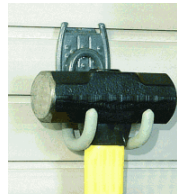

Grip Everything Hook (1)

Shoe Rack (2)

Tool Rack (1)

24" – 30" wall cabinet (1)

48" shelving (1)

Garage Package B

4 StoreWall panels – 40 sq ft
Accessories - The Basket (1), Tool Hooks (2), Big Work Hook (1), Work Hook (1), The Big Basket (1), Big Hook (2), Bike Hook (1), Grip Everything Hook (1), Shoe Racks (2), Tool Rack (1), 24" - 30" wall cabinet (2)
48" shelving (2)
Locker cabinet (2)

StoreWall paneling (40 sq ft)

The Basket (1)

Tool Hooks (2)

Work Hook (1)

Big Work Hook (1)

The Big Basket (1)

Big Hook (2)

Bike Hook (1)