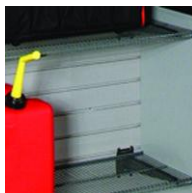

Grip Everything Hook (1)

Shoe Rack (2)

Tool Rack (1)

24" - 30" wall cabinet (2)

48" shelving (2)

Locker Cabinet (2)

Garage Package C

8 StoreWall panels – 80 sq ft

Accessories: The Basket (1), Tool Hooks (2), Big Work Hook (1), Work Hook (1), The Big Basket (1), Big Hook (2), Bike Hook (1), Grip Everything Hook (1), Shoe Rack (2), Tool Rack (1), 24" – 30" wall cabinet (3)