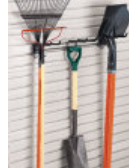

Grip Everything Hook (1)

Shoe Rack (2)

Tool Rack (1)

24" – 30" wall cabinet (1)

48" shelving (1)

Garage Package B

4 StoreWall panels – 40 sq ft
Accessories - The Basket (1), Tool Hooks (2), Big Work Hook (1), Work Hook (1), The Big Basket (1), Big Hook (2), Bike Hook (1), Grip Everything Hook (1), Shoe Racks (2), Tool Rack (1), 24" - 30" wall cabinet (2)
48" shelving (2)
Locker cabinet (2)

StoreWall paneling (40 sq ft)

The Basket (1)

Tool Hooks (2)

Work Hook (1)

Big Work Hook (1)

The Big Basket (1)

Big Hook (2)

Bike Hook (1)

Grip Everything Hook (1)

Shoe Rack (2)

Tool Rack (1)

24" - 30" wall cabinet (2)

48" shelving (2)

Locker Cabinet (2)

Garage Package C

8 StoreWall panels – 80 sq ft