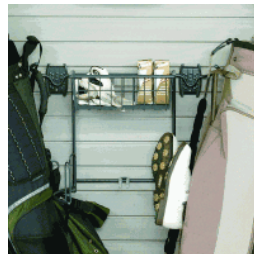

Wire Shelf (1)

Wrench Holder (1)

Overhead Storage Kit:

4' x 4' Overhead Storage Unit (1), Garage Gorilla Lift (1)

4' x 4' Overhead Storage Unit (1)

Garage Gorilla Lift (1)

Bike Kit:

4" Hooks (2), Bike Hook (1), Small Basket (1), Small Wire Shelf (1)

4" Hooks (2)

Bike Hook (1)

Small Basket (1),

Small Wire Shelf (1)

Golf Kit:

1" Hooks (2), 4" Hooks (2), Golf Rack and Basket (1)

1" Hooks (2)

4" Hooks (2)

Golf Rack and Basket (1)

Hockey Kit:

Small Basket (1), Big Everything Hook (1), Double Hook 4" w x 1" d (2), 4" Hooks (2)

Small Basket (1)

Big Everything Hook (1)

Double Hook (2)

4" Hooks (2)

Snow/Ski Kit:

4" Hooks (4), Ski Rack (1), Skate/Snowboard Holder (1), Small Basket (1), Wire Shelf (1)

4" Hooks (4)

Ski Rack (1)

Skate/Snowboard Holder (1)

Small Basket (1)

Wire shelf (1)

Equestrian Kit:

All Purpose Arm (1), Small Basket (1), Rope Hook (1)