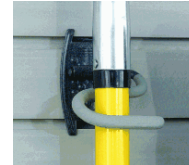

Grip Everything Hook (1)