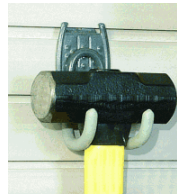

StoreWall paneling (20 sq ft)

The Basket (1)

Tool Hooks (2)

Work Hook (1)

Big Work Hook (1)

The Big Basket (1)

Big Hook (2)

Bike Hook (1)

Grip Everything Hook (1)

Shoe Rack (2)

Tool Rack (1)

24" – 30" wall cabinet (1)

48" shelving (1)

Garage Package B

4 StoreWall panels – 40 sq ft
Accessories - The Basket (1), Tool Hooks (2), Big Work Hook (1), Work Hook (1), The Big Basket (1), Big Hook (2), Bike Hook (1), Grip Everything Hook (1), Shoe Racks (2), Tool Rack (1), 24" - 30" wall cabinet (2)
48" shelving (2)
Locker cabinet (2)