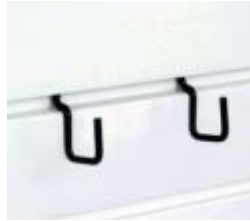

4" Hooks (2)

Bike Hook (1)

Small Basket (1),

Small Wire Shelf (1)

Golf Kit:

1" Hooks (2), 4" Hooks (2), Golf Rack and Basket (1)

1" Hooks (2)

4" Hooks (2)

Golf Rack and Basket (1)

Hockey Kit:

Small Basket (1), Big Everything Hook (1), Double Hook 4" w x 1" d (2), 4" Hooks (2)

Small Basket (1)

Big Everything Hook (1)

Double Hook (2)

4" Hooks (2)

Snow/Ski Kit:

4" Hooks (4), Ski Rack (1), Skate/Snowboard Holder (1), Small Basket (1), Wire Shelf (1)

4" Hooks (4)

Ski Rack (1)

Skate/Snowboard Holder (1)

Small Basket (1)

Wire shelf (1)

Equestrian Kit:

All Purpose Arm (1), Small Basket (1), Rope Hook (1)

All Purpose Arm (1)

Small Basket (1)

Rope Hook (1)

Garage Package A

2 StoreWall panels – 20 sq ft

Accessories – The Basket (1), Tool Hooks (2), Work Hook (1), Big Work Hook (1), The Big Basket (1), Big Hook (2), Bike Hook (1), Grip Everything Hook (1), Shoe Rack (2), Tool Rack (1)
24" – 30" wall cabinet (1)
48" shelving (1)