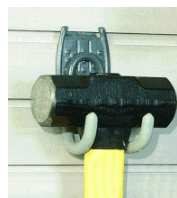

Accessories: The Basket (1), Tool Hooks (2), Big Work Hook (1), Work Hook (1), The Big Basket (1), Big Hook (2), Bike Hook (1), Grip Everything Hook (1), Shoe Rack (2), Tool Rack (1), 24" – 30" wall cabinet (3)

Work Hook (1)

Big Work Hook (1)

The Big Basket (1)

Big Hook (2)

Bike Hook (1)

Grip Everything Hook (1)

Shoe Rack (2)

Tool Rack (1)