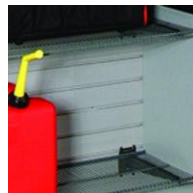

Grip Everything Hook (1)

Shoe Rack (2)

Tool Rack (1)

24" – 30" wall cabinet (1)

48" shelving (1)

Garage Package B

4 StoreWall panels – 40 sq ft
Accessories - The Basket (1), Tool Hooks (2), Big Work Hook (1), Work Hook (1), The Big Basket (1), Big Hook (2), Bike Hook (1), Grip Everything Hook (1), Shoe Racks (2), Tool Rack (1), 24" - 30" wall cabinet (2)
48" shelving (2)
Locker cabinet (2)