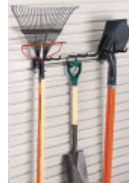

All Purpose Arm (1)

Small Basket (1)

Rope Hook (1)

Garage Package A

2 StoreWall panels – 20 sq ft

Accessories – The Basket (1), Tool Hooks (2), Work Hook (1), Big Work Hook (1), The Big Basket (1), Big Hook (2), Bike Hook (1), Grip Everything Hook (1), Shoe Rack (2), Tool Rack (1)
24" – 30" wall cabinet (1)
48" shelving (1)

StoreWall paneling (20 sq ft)

The Basket (1)

Tool Hooks (2)

Work Hook (1)

Big Work Hook (1)

The Big Basket (1)

Big Hook (2)

Bike Hook (1)

Grip Everything Hook (1)

Shoe Rack (2)

Tool Rack (1)

24" – 30" wall cabinet (1)

48" shelving (1)

Garage Package B

4 StoreWall panels – 40 sq ft
Accessories - The Basket (1), Tool Hooks (2), Big Work Hook (1), Work Hook (1), The Big Basket (1), Big Hook (2), Bike Hook (1), Grip Everything Hook (1), Shoe Racks (2), Tool Rack (1), 24" - 30" wall cabinet (2)
48" shelving (2)
Locker cabinet (2)