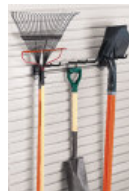

8 StoreWall panels – 80 sq ft
 Accessories: The Basket (2), Tool Hooks (4), Big Work Hook (2), Work Hook (2), The Big Basket (2), Big Hook (4), Bike Hook (2), Grip Everything Hook (2), Shoe Rack (4), Tool Rack (2)
 24" – 30" w cabinet (4)
 48" shelving (2)
 Locker cabinet (3)
 Modular Unit with Doors/shelving (1)
 Modular Unit with Drawers (1)
 Workbench 8' Maple (1)
 Workbench Power Strip 8' (1)
 Workbench Stool 30" height (1)

StoreWall paneling (80 sq ft)

The Basket (2)

Tool Hooks (4)

Work Hook (2)

Big Work Hook (2)

The Big Basket (2)

Big Hook (4)

Bike Hook (2)

Grip Everything Hook (2)

Shoe Rack (4)

Tool Rack (2)

48" shelving (2)

Garage Package D... continued

24" – 30" wall cabinet (4)

Locker Cabinet (3)

Modular Unit with Doors/shelving (1)