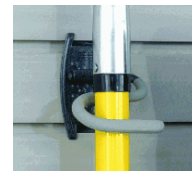

StoreWall paneling (20 sq ft)

The Basket (1)

Tool Hooks (2)

Work Hook (1)

Big Work Hook (1)

The Big Basket (1)

Big Hook (2)

Bike Hook (1)

Grip Everything Hook (1)

Shoe Rack (2)

Tool Rack (1)

24" – 30" wall cabinet (1)

48" shelving (1)

Garage Package B

4 StoreWall panels – 40 sq ft
Accessories - The Basket (1), Tool Hooks (2), Big Work Hook (1), Work Hook (1), The Big Basket (1), Big Hook (2), Bike Hook (1), Grip Everything Hook (1), Shoe Racks (2), Tool Rack (1), 24" - 30" wall cabinet (2)
48" shelving (2)
Locker cabinet (2)